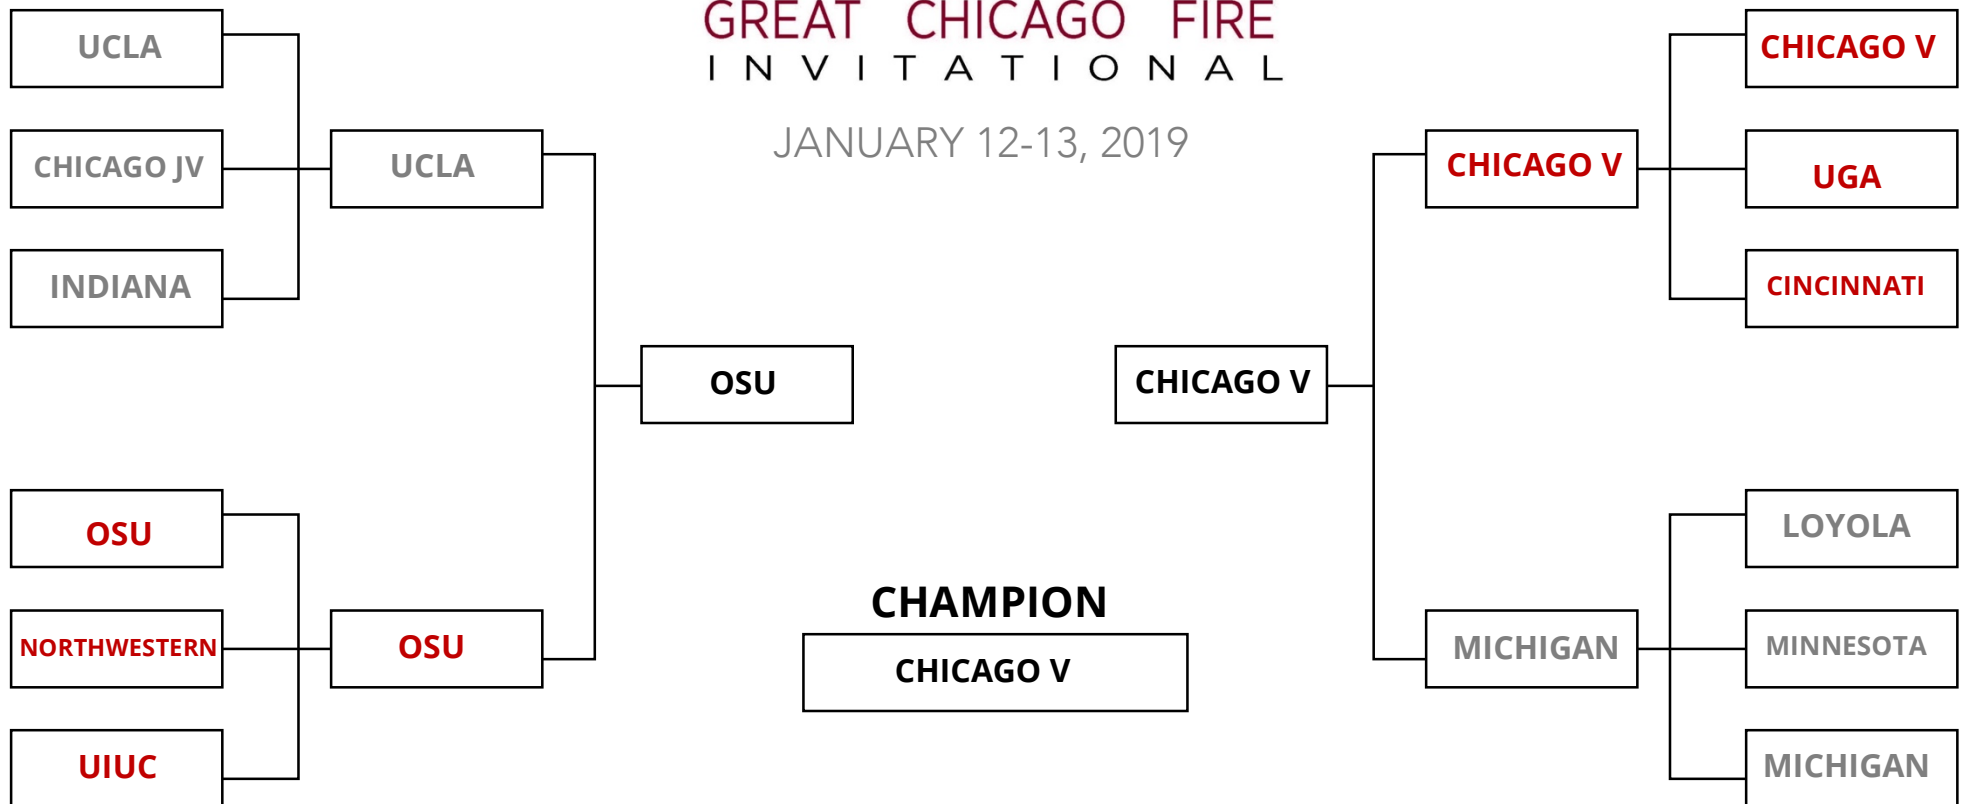

GREAT CHICAGO FIRE
I N V I T A T I O N A L

JANUARY 12-13, 2019

Top Teams

Place	School	Wins	CS	PD
1 st	<i>University of Chicago Varsity*</i>			
2 nd	<i>The Ohio State University*</i>			
3 rd	<i>University of Michigan</i>	11	29.0	+97
4 th	<i>University of Cincinnati</i>	10.5	33.0	+46
5 th	<i>University of Georgia</i>	9	34.5	+43

*1st and 2nd place awarded based on head-to-head bracket competition

Spirit of AMTA*

School

University of Michigan

Attorney Awards

Team	School	Name	Side	Ranks
1566	<i>University of Cincinnati</i>	Stephen Johnson	P/D	20/18
1616	<i>University of Chicago</i>	Regina Campbell	P/D	19/17
1011	<i>Loyola University Chicago</i>	Elyse Burns	P	19
1075	<i>University of Illinois</i>	Tommy Harshaw	P	19
1553	<i>University of Georgia</i>	Caroline Pearson	P/D	18/17
1410	<i>The Ohio State University</i>	Madeline Driscoll	P	18
1224	<i>University of Michigan</i>	Charlotte Gemma	D	18
1693	<i>Northwestern University</i>	Nick Anderson	P	17
1618	<i>University of Chicago</i>	Anna Stoneman	P	17
1224	<i>University of Michigan</i>	Pranav Gorindoraju	D	17
1180	<i>University of Minnesota</i>	Rayna Klatt	P	17
1224	<i>University of Michigan</i>	Bianca Blanshine	P	17